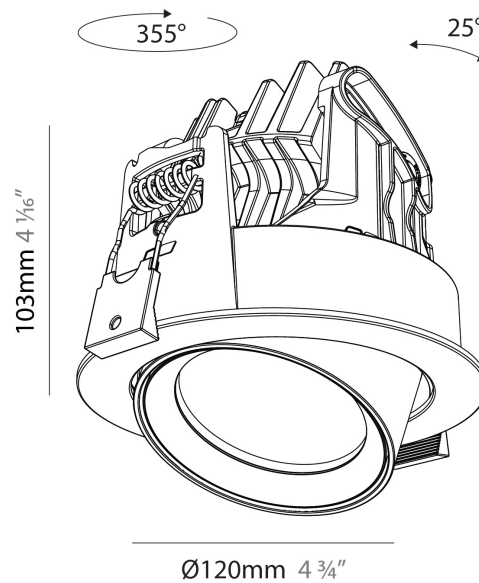

GENERAL

Series: Centriq
Subseries: Centriq Round Adjustable
Brand: Prolicht
Division: Architectural
Mounting Type: Recessed
Mounting Location: Ceiling
Subcategory: Spots

PHYSICAL

Shape: Cylinder
Diameter (mm): 120
Diameter (in): 4 ¾
Height (mm): 105
Height (in): 4 ⅛
Min. Recessing Depth (mm): 120
Min. Recessing Depth (in): 4 ¾
Light Distribution: Adjustable / Direct
Weight (kg): 0.649
Diffuser: Lens Pack - No Lens / Opal / Linear Spread Lens / Honeycomb / Spread Lens
Fixture Finish: SSR / BKV / CWI / CRY / HAB / UFT / ITA / RUA / FTG / MYG / LOD / PUS / FRO / FUP / KIA / POP / BLS / SPG / MEY / GOH / GUM / CHC / COM / ABZ / JAG / OBR / MOS / ROR
Fixture Material: Aluminum
Cut-out Measurements: Dia. 112mm / 4 7/16"

ELECTRICAL

Lamp Type: LED (Zhaga Standard)
Input Wattage (W): 27.3
Total Output Wattage (W): 24.5
Dimming: Tri-Mode (Non-Dimming and Phase Dimming (120Vac only) and 0-10V Dimming)
Driver Included: Yes
Driver Location: Recessed Housing
Driver Type: Constant Current - Universal
Driver Class: Class 2
Input Voltage (V): 120 - 277
Constant Current (MA): 700

LED

Color Temperature (°K): 2700 / 3000 / 3500 / 4000
Max. Delivered Lumen (lm): 2348 / 2444 / 2549 / 2669
Nominal Lumen (lm): 2788 / 2903 / 3027 / 3170
CRI: >90 CRI
Lamp Life (hrs): 50000

OPTICAL

Reflector: 20 / 32 / 54
Adjustability: Rotational 350°; Tilt 90°

RATINGS AND CERTIFICATIONS

Certified By: Certified for North American Standards
IP rating: IP20